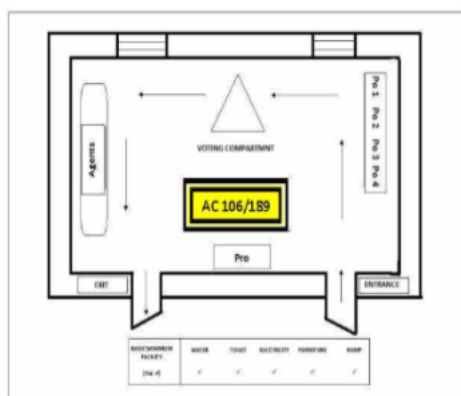

Nazri Naksha

AC: 106-JAGTAL
PART NO:189 -SHRIRAM VIDYAPITH MADRAL , ROOM-3

Google Map View

Polling Station Building Front View

Polling Station Front View

Cad View

Key MAP View

AC: 106-JAGTAL
PART NO:189 -BIDYADHARPUR (UCHCHHEGARH) PRIMARY SCHOOL , ROOM-2