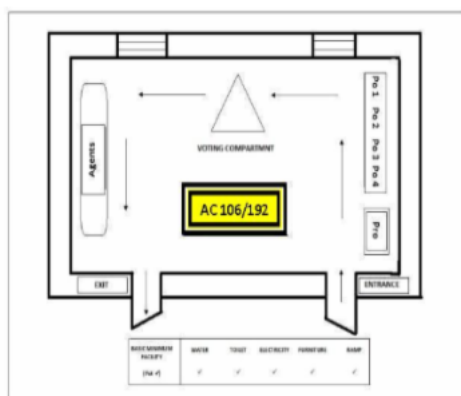

Nazri Naksha

AC: 106-JAGADAL
PART NO:192 -SUBHAS NAGAR VIDYANIKETAN G.S.F.P. SCHOOL ,
ROOM-3

Google Map View

Polling Station Building Front View

Polling Station Front View

Cad View

Key MAP View

AC: 106-JAGADAL
PART NO:192 -RISHIKUMAR PRIMARY SCHOOL