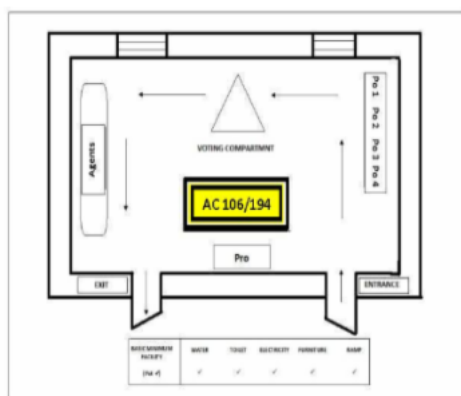

Nazri Naksha

Google Map View

Polling Station Building Front View

Polling Station Front View

Cad View

Key MAP View