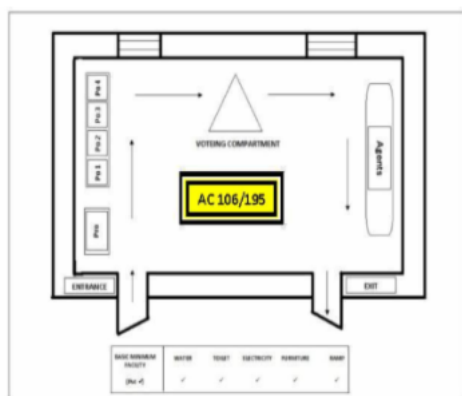

Nazri Naksha

AC: 106-JAGADAL
PART NO:195 -ASHUTOSH PAMARY BDIYALAY , ROOM-3

Google Map View

Polling Station Building Front View

Polling Station Front View

Cad View

Key MAP View

AC: 106-JAGADAL
PART NO:195 -MADRAL SARASWAT LIBRARY