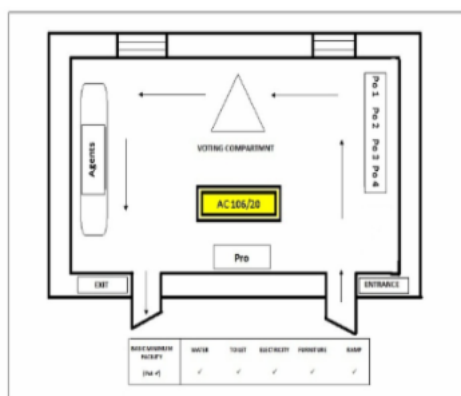

Nazri Naksha

Google Map View

Polling Station Building Front View

Polling Station Front View

Cad View

Key MAP View