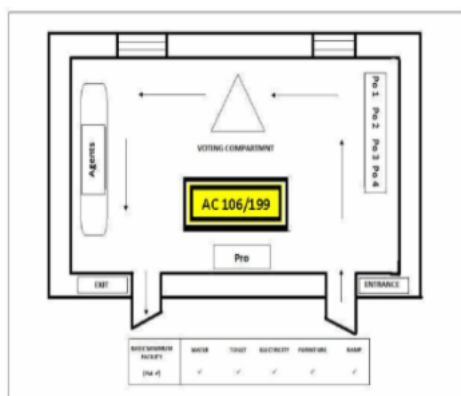

Nazri Naksha

AC: 106-JAGATDAL
PART NO:199 -RATHITALA FIRGA PARA SCHOOL , ROOM-1

Google Map View

Polling Station Building Front View

Polling Station Front View

Cad View

Key MAP View

AC: 106-JAGATDAL
PART NO:199 -MADRAL BASIC PRIMARY SCHOOL , ROOM-4