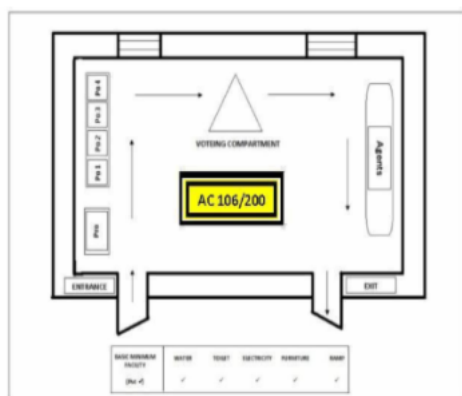

Nazri Naksha

AC: 106-JAGADAL
PART NO:200 -RATHALA FIRGA PARA SCHOOL , ROOM-2

Google Map View

Polling Station Building Front View

Polling Station Front View

Cad View

Key MAP View

AC: 106-JAGADAL
PART NO:200 -SHRIRAM VIDYARTH MADRAL , ROOM-1