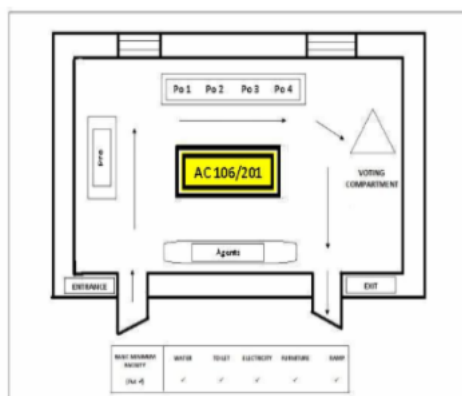

Nazri Naksha

AC: 106-JAGADAL
PART NO:201 -RATHTALA BRGA PARA SCHOOL , ROOM-3

Google Map View

Polling Station Building Front View

Polling Station Front View

Cad View

Key MAP View