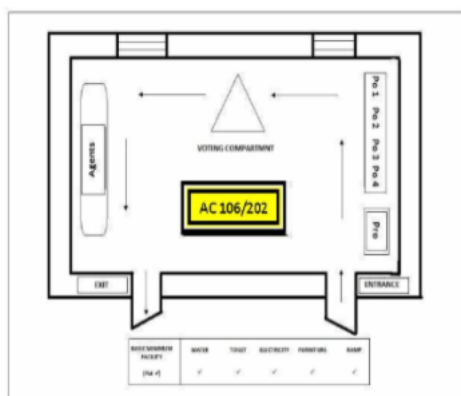

Nazri Naksha

AC: 106-JAGADAL
PART NO:202 -RATHALA FIRGA PARA SCHOOL , ROOM-4

Google Map View

Polling Station Building Front View

Polling Station Front View

Cad View

Key MAP View

AC: 106-JAGADAL
PART NO:202 -SHIRAM VIDIYATH MADRAL , ROOM-3