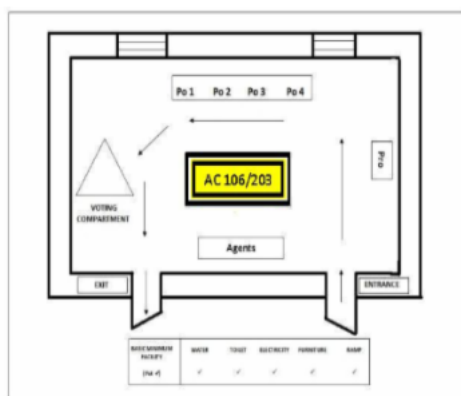

Nazri Naksha

AC: 106-JAGADAL
PART NO:203 -BATHALA FIRGA PARA SCHOOL , ROOM-5

Google Map View

Polling Station Building Front View

Polling Station Front View

Cad View

Key MAP View

AC: 106-JAGADAL
PART NO:203 -SUBHAS NAGAR VIDYAKHETAN G.S.P.P. SCHOOL , ROOM-1