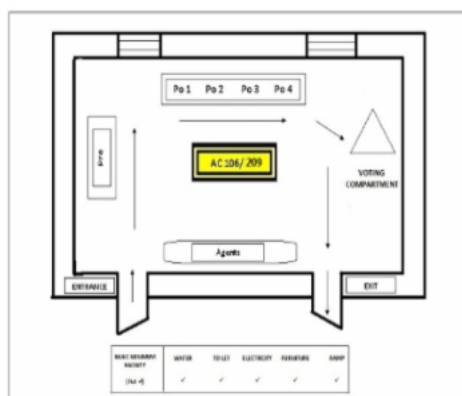

Nazri Naksha

Google Map View

Polling Station Building Front View

Polling Station Front View

Cad View

Key MAP View