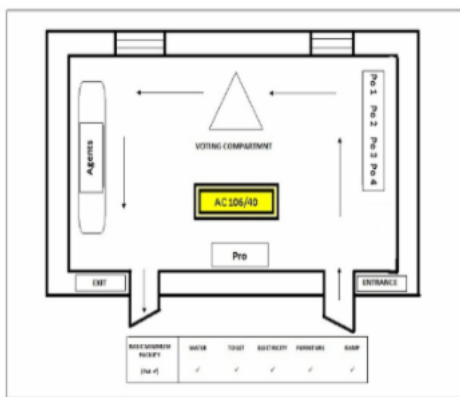

Nazri Naksha

Google Map View

Polling Station Building Front View

Polling Station Front View

Cad View

Key MAP View