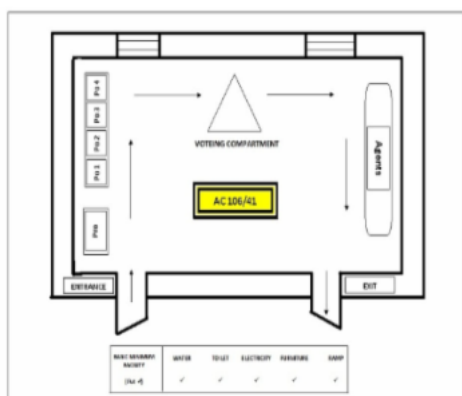

Nazri Naksha

Google Map View

Polling Station Building Front View

Polling Station Front View

Cad View

Key MAP View