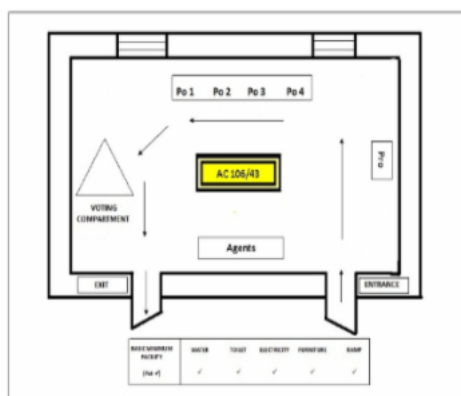

Nazri Naksha

Google Map View

Polling Station Building Front View

Polling Station Front View

Cad View

Key MAP View