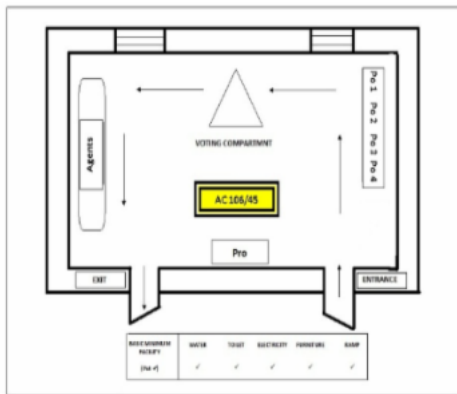

Nazri Naksha

Google Map View

Polling Station Building Front View

Polling Station Front View

Cad View

Key MAP View