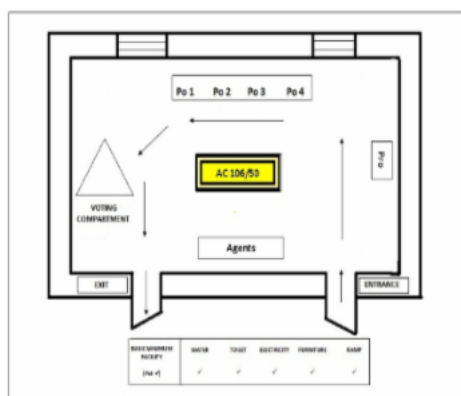

Nazri Naksha

AC: 106-JAGDAL
PART NO:50 - SAHJ JATIN DAS PRIMARY VIDYALAY,ROOM-2

Google Map View

Polling Station Building Front View

Polling Station Front View

Cad View

Key MAP View

AC: 106-JAGDAL
PART NO:50 - SAHJ JATIN DAS PRIMARY VIDYALAY,ROOM-2