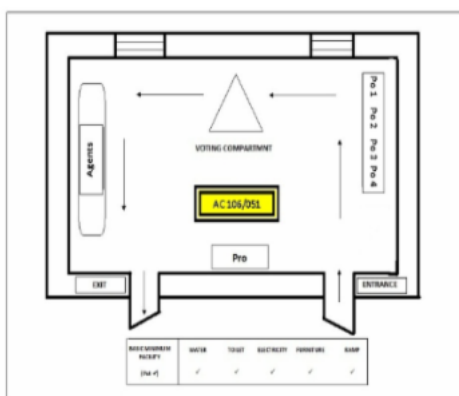

Nazri Naksha

AC: 106-JAGATDAL
PART NO:51 - KOWGACHI FREE PRIMARY SCHOOL,ROOM-1

Google Map View

Polling Station Building Front View

Polling Station Front View

Cad View

Key MAP View

AC: 106-JAGATDAL
PART NO:51 - KOWGACHI FREE PRIMARY SCHOOL,ROOM-1