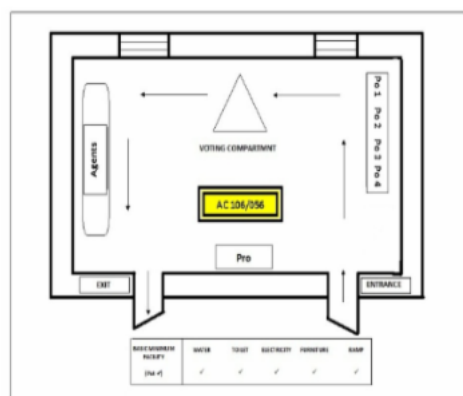

Nazri Naksha

Google Map View

Polling Station Building Front View

Polling Station Front View

Cad View

Key MAP View