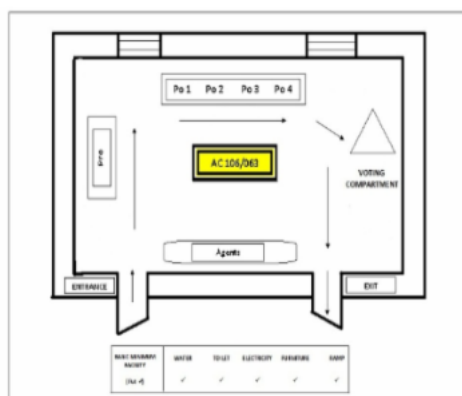

Nazri Naksha

Google Map View

Polling Station Building Front View

Polling Station Front View

Cad View

Key MAP View