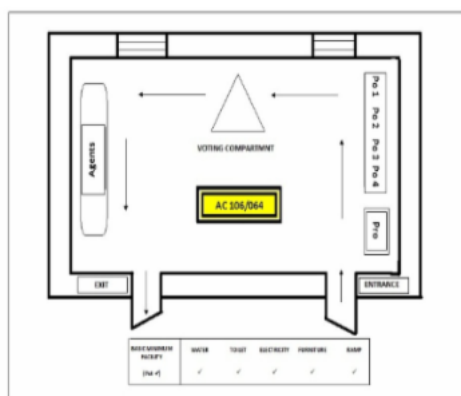

Nazri Naksha

Google Map View

Polling Station Building Front View

Polling Station Front View

Cad View

Key MAP View