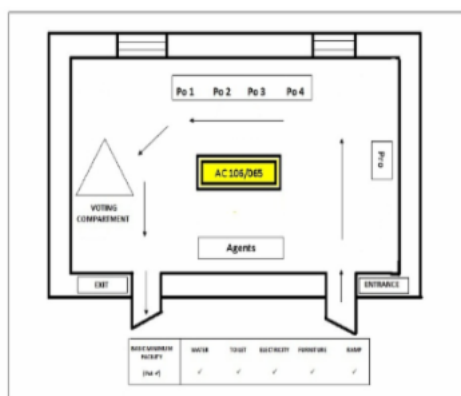

Nazri Naksha

AC: 106-JAGATDAL
PART NO-65 - BASUDEVPUR FREE PRIMARY SCHOOL, ROOM-2

Google Map View

Polling Station Building Front View

Polling Station Front View

Cad View

Key MAP View

AC: 106-JAGATDAL
PART NO-65 - BASUDEVPUR FREE PRIMARY SCHOOL, ROOM-2