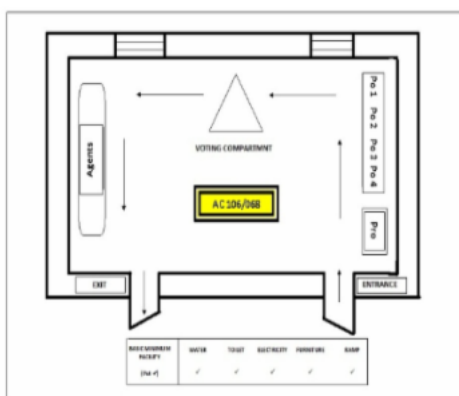

Nazri Naksha

AC: 106-JAGATDAL
PART NO:68 - UTTAR HANSA FREE PRIMARY SCHOOL, ROOM-1

Google Map View

Polling Station Building Front View

Polling Station Front View

Cad View

Key MAP View

AC: 106-JAGATDAL
PART NO:68 - UTTAR HANSA FREE PRIMARY SCHOOL, ROOM-1