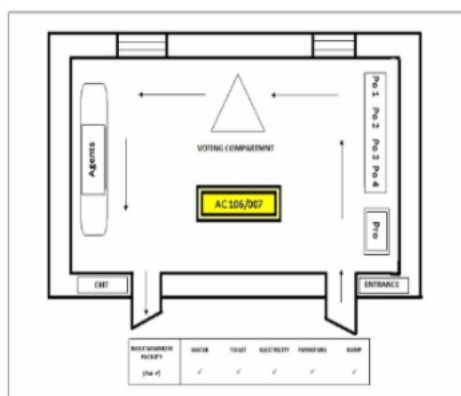

Nazri Naksha

Google Map View

Polling Station Building Front View

Polling Station Front View

Cad View

Key MAP View

AC: 106-JAGATDAL
PART NO: 7-DEBARK BINAPANI FREE PRIMARY SCHOOL_ROOM-3