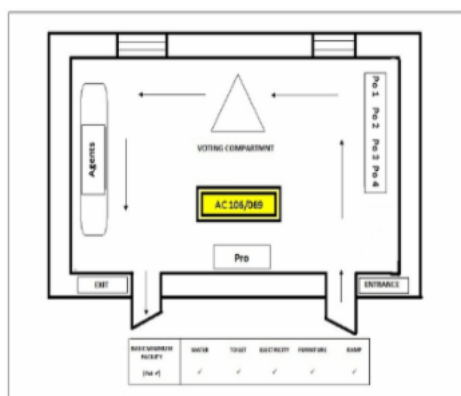

Nazri Naksha

Google Map View

Polling Station Building Front View

Polling Station Front View

Cad View

Key MAP View