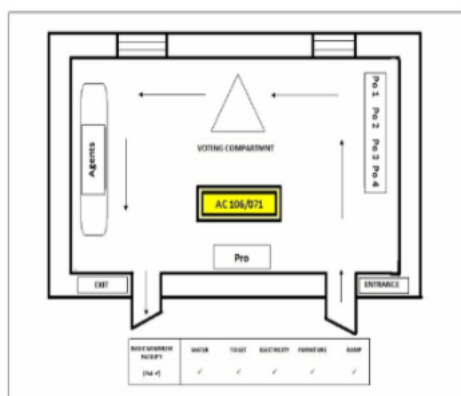

Nazri Naksha

AC: 106-JAGADAL
PART NO:71 -HANSA FREE PRIMARY SCHOOL, ROOM-2

Google Map View

Polling Station Building Front View

Polling Station Front View

Cad View

Key MAP View

AC: 106-JAGADAL
PART NO:71 -HANSA FREE PRIMARY SCHOOL, ROOM-2