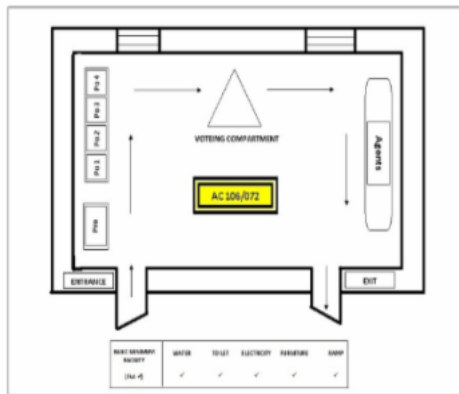

Nazri Naksha

Google Map View

Polling Station Building Front View

Polling Station Front View

Cad View

Key MAP View