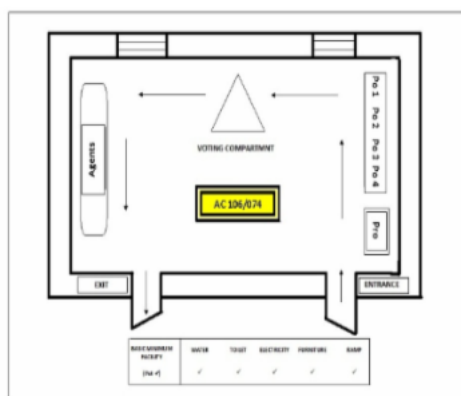

Nazri Naksha

AC: 106-JAGATDAL
PART NO:73 -BELIAGHATA SBACHANDRA FREE PRIMARY SCHOOL

Google Map View

Polling Station Building Front View

Polling Station Front View

Cad View

Key MAP View

AC: 106-JAGATDAL
PART NO:73 -BELIAGHATA SBACHANDRA FREE PRIMARY SCHOOL