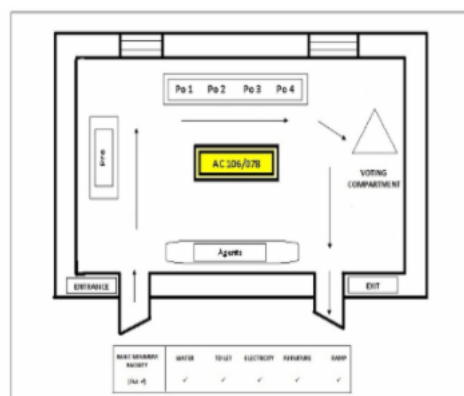

Nazri Naksha

Google Map View

Polling Station Building Front View

Polling Station Front View

Cad View

Key MAP View