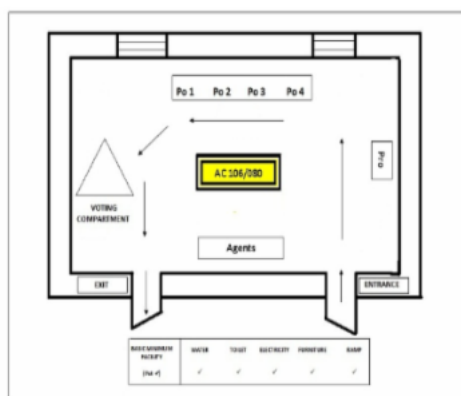

Nazri Naksha

AC: 106-JAGATDAL
PART NO:80 -MATHURAPUR PRIMARY SCHOOL ,ROOM-2

Google Map View

Polling Station Building Front View

Polling Station Front View

Cad View

Key MAP View

AC: 106-JAGATDAL
PART NO:80 -MATHURAPUR PRIMARY SCHOOL ,ROOM-2