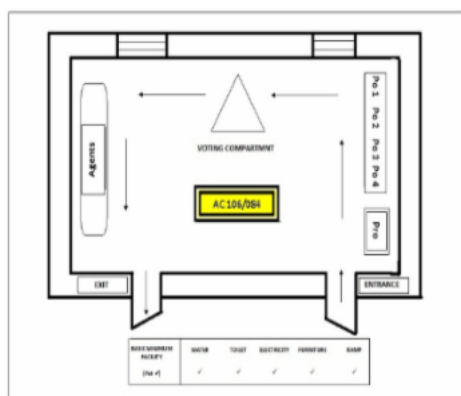

Nazri Naksha

AC: 106-JAGATDAL
PART NO:84 -GANESH HINDI PRIMARY SCHOOL

Google Map View

Polling Station Building Front View

Polling Station Front View

Cad View

Key MAP View

AC: 106-JAGATDAL
PART NO:84 -GANESH HINDI PRIMARY SCHOOL