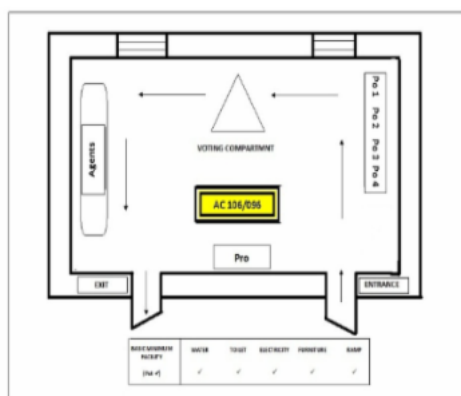

Nazri Naksha

AC: 106-JAGATDAL
PART NO:96 -PRAVAT SANGHA

Google Map View

Polling Station Building Front View

Polling Station Front View

Cad View

Key MAP View

AC: 106-JAGATDAL
PART NO:96 -PRAVAT SANGHA