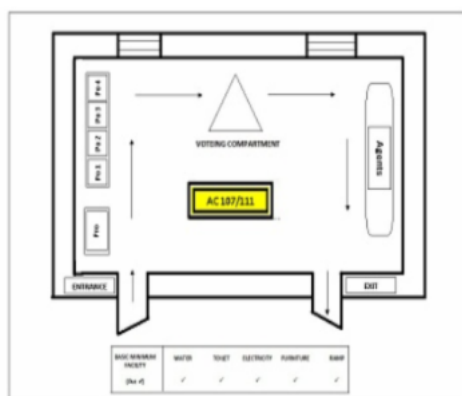

Nazri Naksha

Google Map View

Polling Station Building Front View

Polling Station Front View

Cad View

Key MAP View