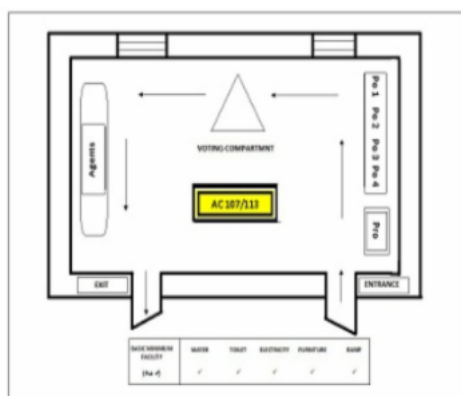

Nazri Naksha

Google Map View

Polling Station Building Front View

Polling Station Front View

Cad View

Key MAP View