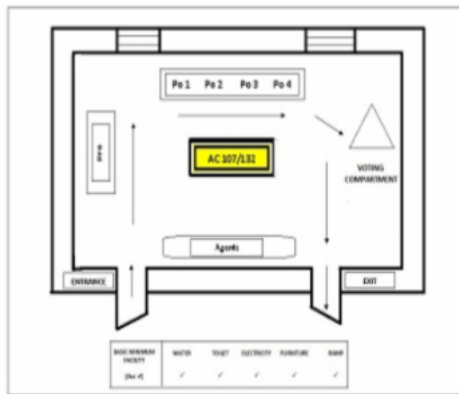

Nazri Naksha

Google Map View

Polling Station Building Front View

Polling Station Front View

Cad View

Key MAP View