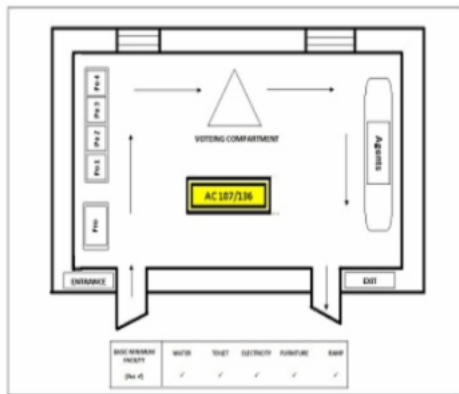

Nazri Naksha

Google Map View

Polling Station Building Front View

Polling Station Front View

Cad View

Key MAP View