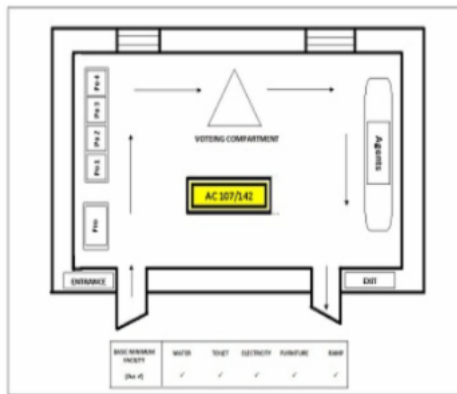

Nazri Naksha

Google Map View

Polling Station Building Front View

Polling Station Front View

Cad View

Key MAP View