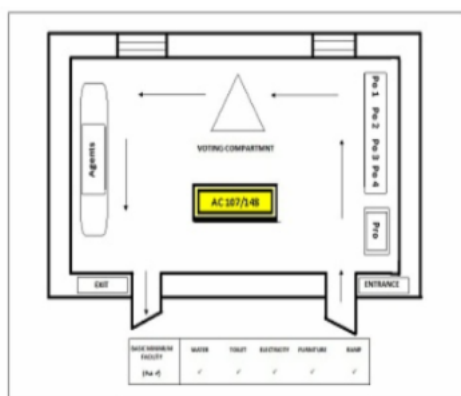

Nazri Naksha

Google Map View

Polling Station Building Front View

Polling Station Front View

Cad View

Key MAP View