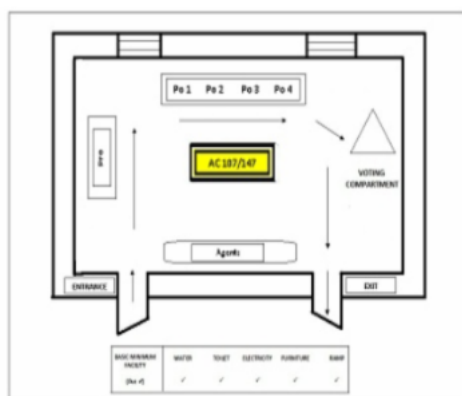

Nazri Naksha

Google Map View

Polling Station Building Front View

Polling Station Front View

Cad View

Key MAP View