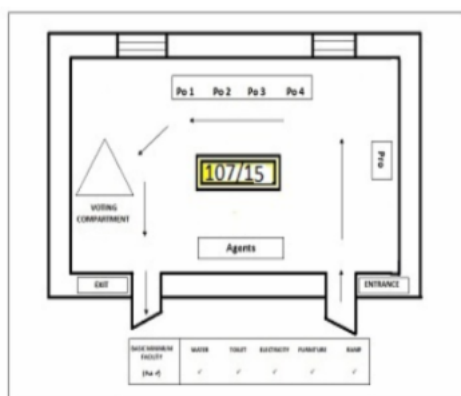

Nazri Naksha

Google Map View

Polling Station Building Front View

Polling Station Front View

Cad View

Key MAP View