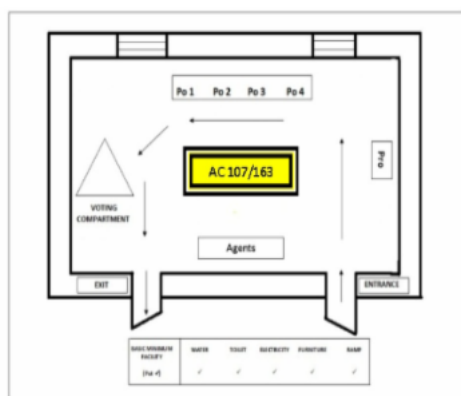

Nazri Naksha

Google Map View

Polling Station Building Front View

Polling Station Front View

Cad View

Key MAP View