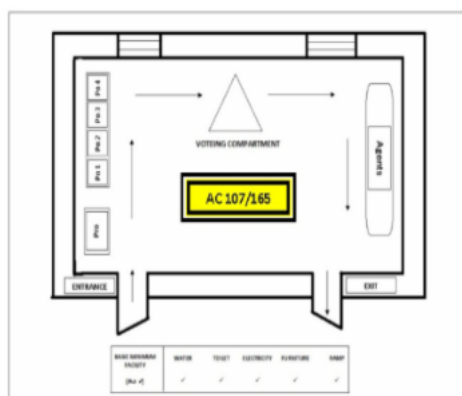

Nazri Naksha

Google Map View

Polling Station Building Front View

Polling Station Front View

Cad View

Key MAP View