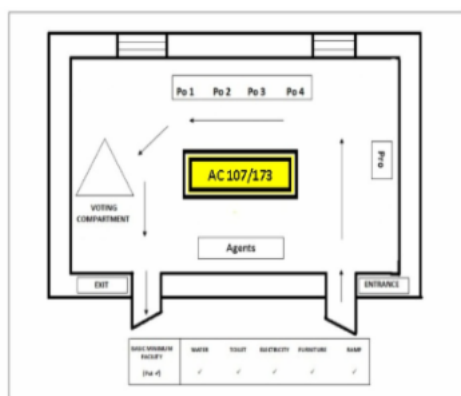

Nazri Naksha

Google Map View

Polling Station Building Front View

Polling Station Front View

Cad View

Key MAP View