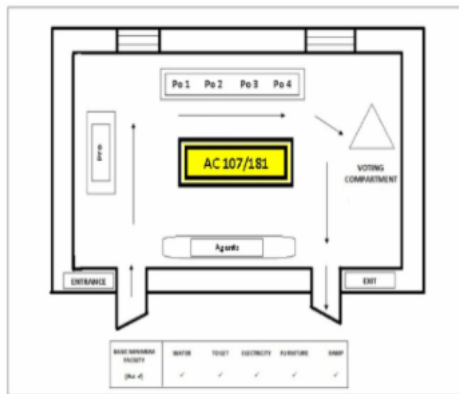

Nazri Naksha

Google Map View

Polling Station Building Front View

Polling Station Front View

Cad View

Key MAP View