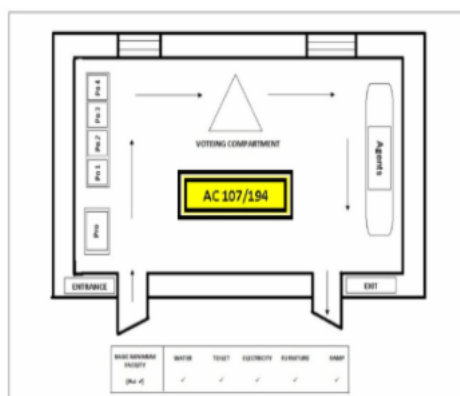

Nazri Naksha

Google Map View

Polling Station Building Front View

Polling Station Front View

Cad View

Key MAP View