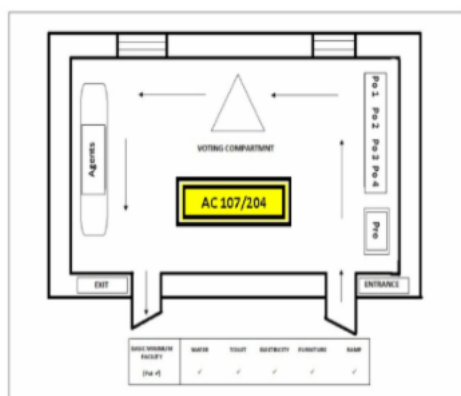

Nazri Naksha

Google Map View

Polling Station Building Front View

Polling Station Front View

Cad View

Key MAP View