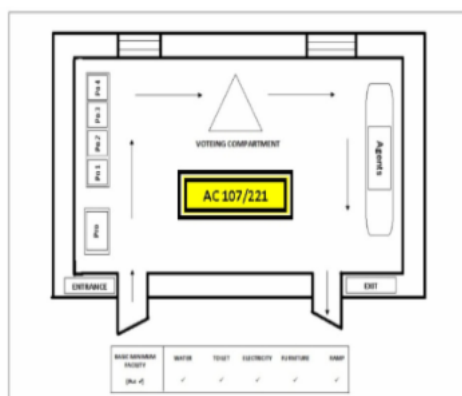

Nazri Naksha

Google Map View

Polling Station Building Front View

Polling Station Front View

Cad View

Key MAP View