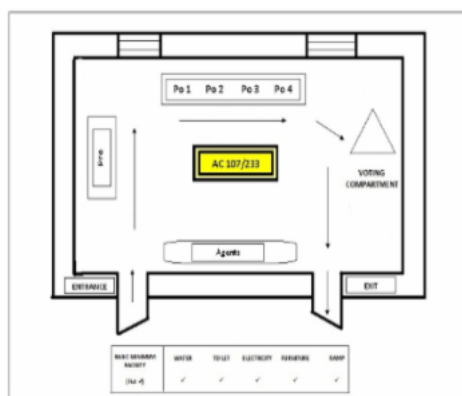

Nazri Naksha

Google Map View

Polling Station Building Front View

Polling Station Front View

Cad View

Key MAP View