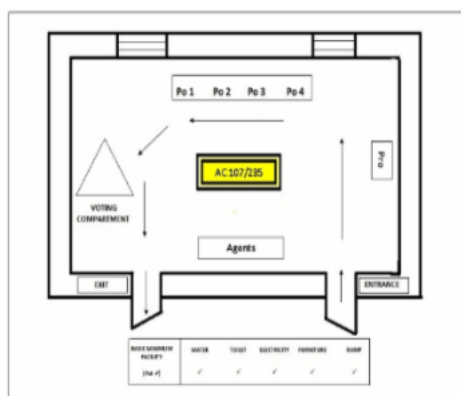

Nazri Naksha

Google Map View

Polling Station Building Front View

Polling Station Front View

Cad View

Key MAP View