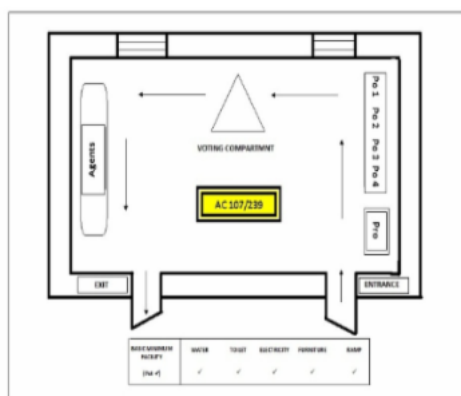

Nazri Naksha

Google Map View

Polling Station Building Front View

Polling Station Front View

Cad View

Key MAP View