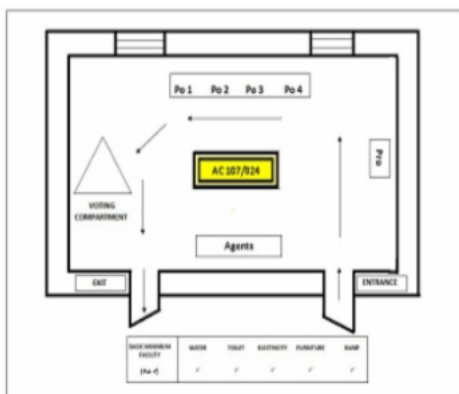

Nazri Naksha

Google Map View

Polling Station Building Front View

Polling Station Front View

Cad View

Key MAP View